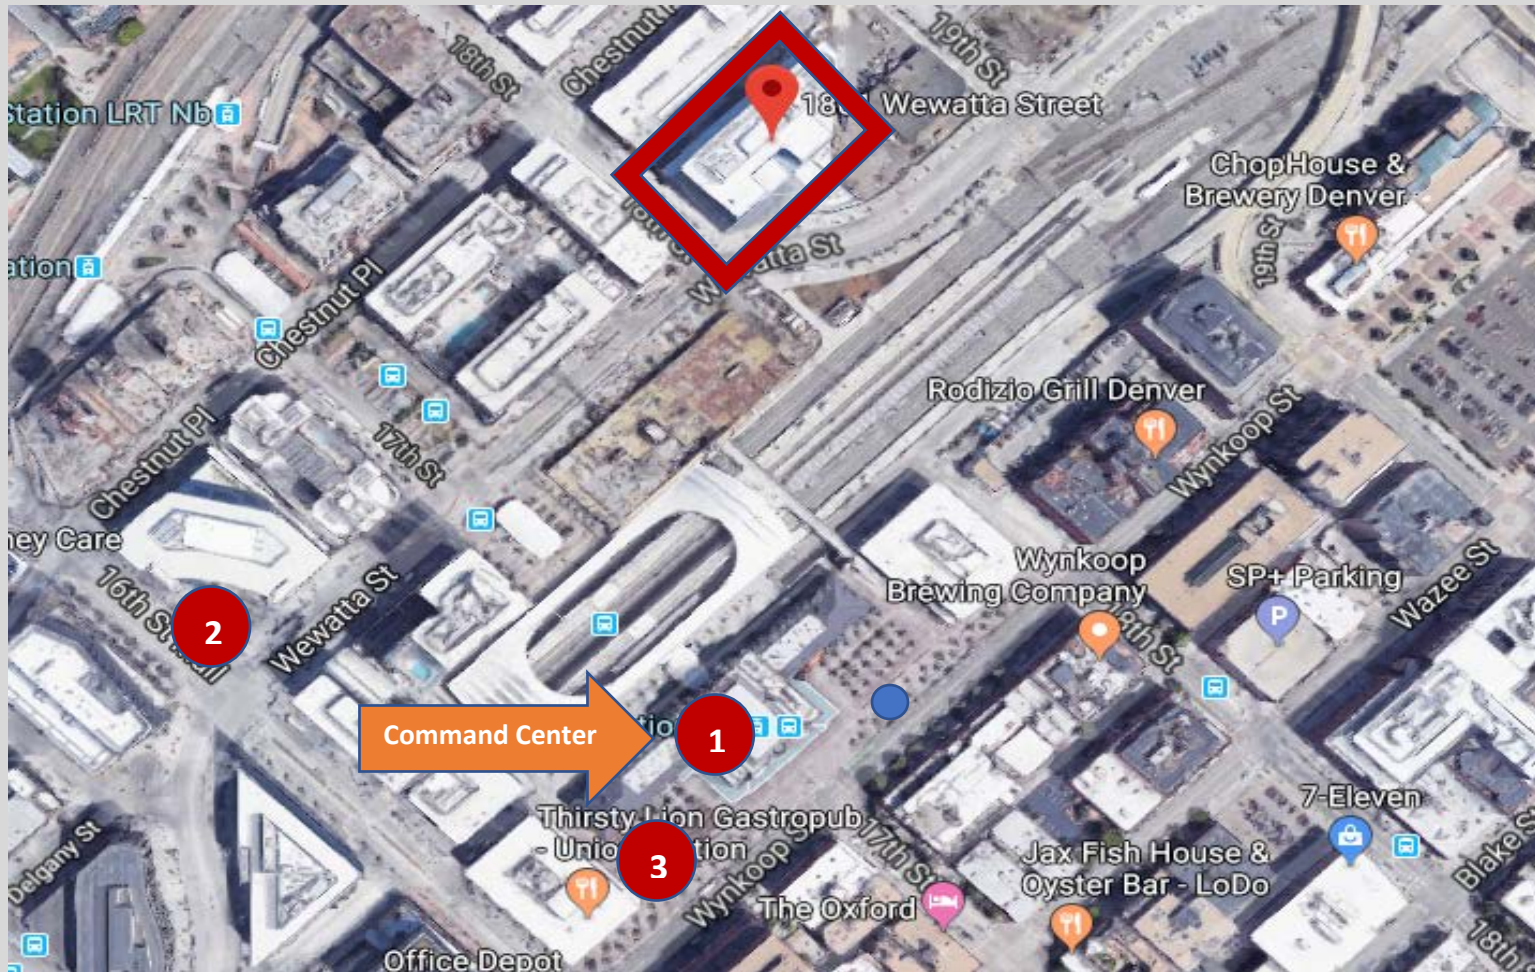

UNION TOWER WEST – EMERGENCY DESIGNATED MEETING AREAS

DESIGNATED MEETING AREAS:

- 1** Union Station – Command Center
- 2** 1601 Wewatta @ 16th & Wewatta
- 3** 1615 Wynkoop @ 16th & Wynkoop